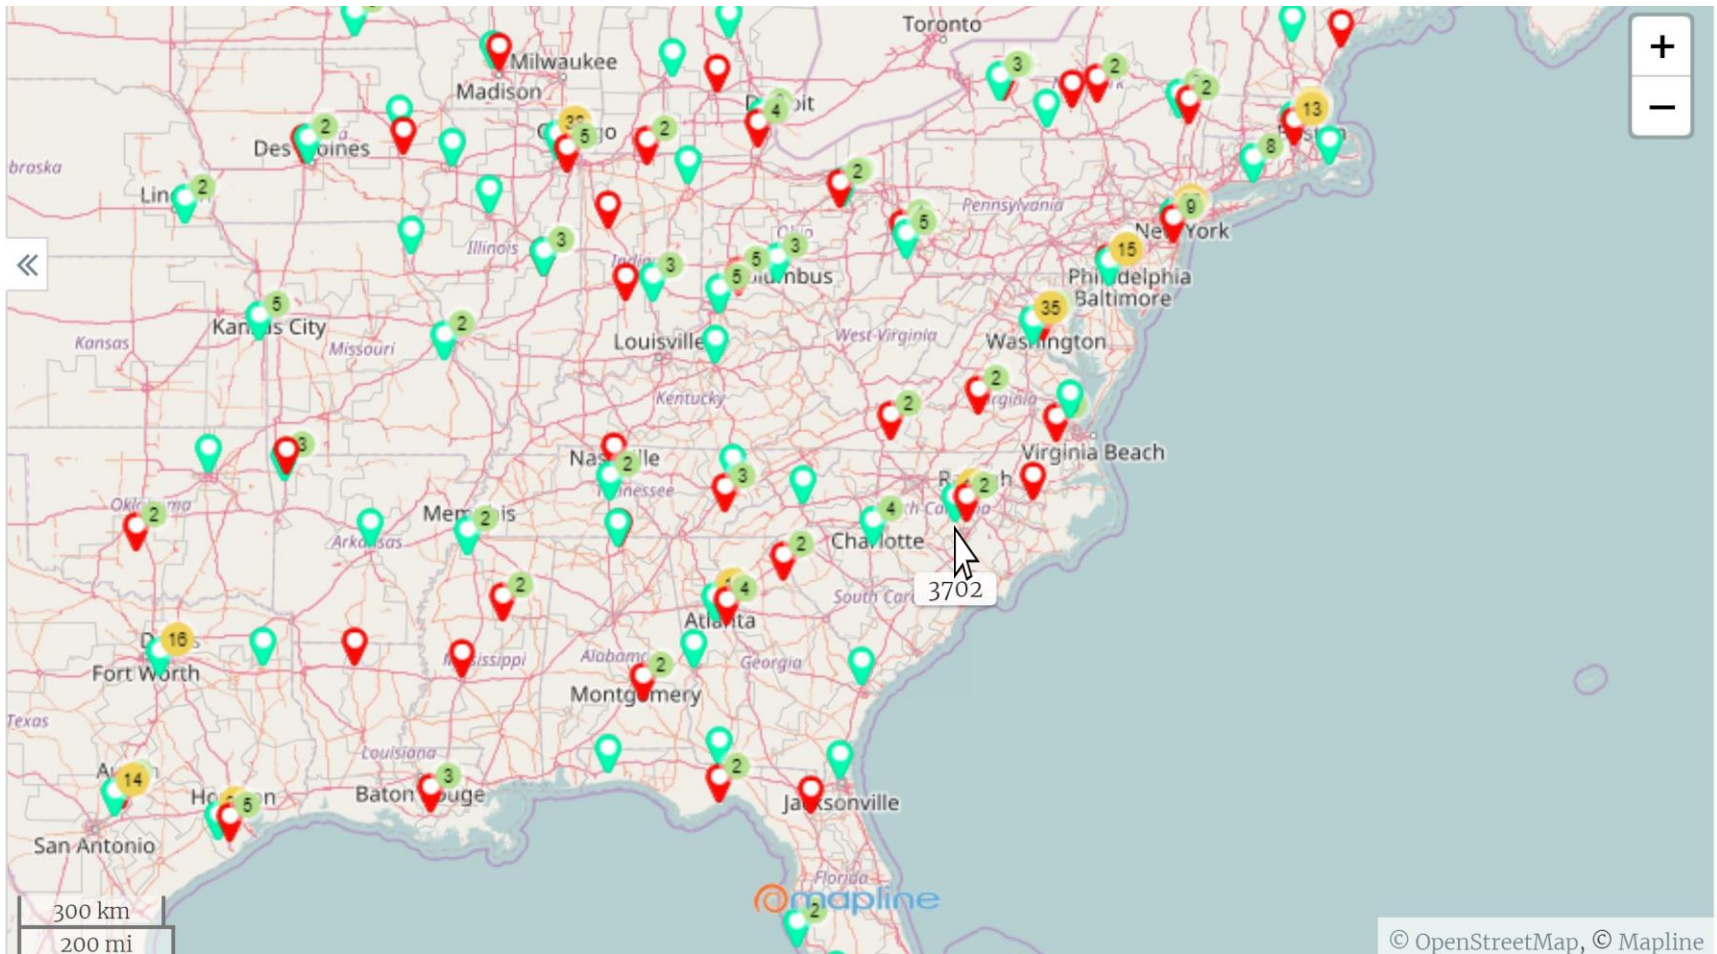

# Example Filter Result

In example, this is what the map would return with a filter of MA for the state. From here, you can zoom in to see all the different centers of activity in MA.

# Second Example of Filter

This is the filter of just the 18<sup>th</sup> Congressional District of California.

# Finding All Centers in a District

- To find all of the centers of activity in one district, simply hover your cursor over the district until the district code appears. Then, click on the left mouse key to get a list of all of the centers of activity in that area. See below for a picture example.

# Hover Mouse Over District